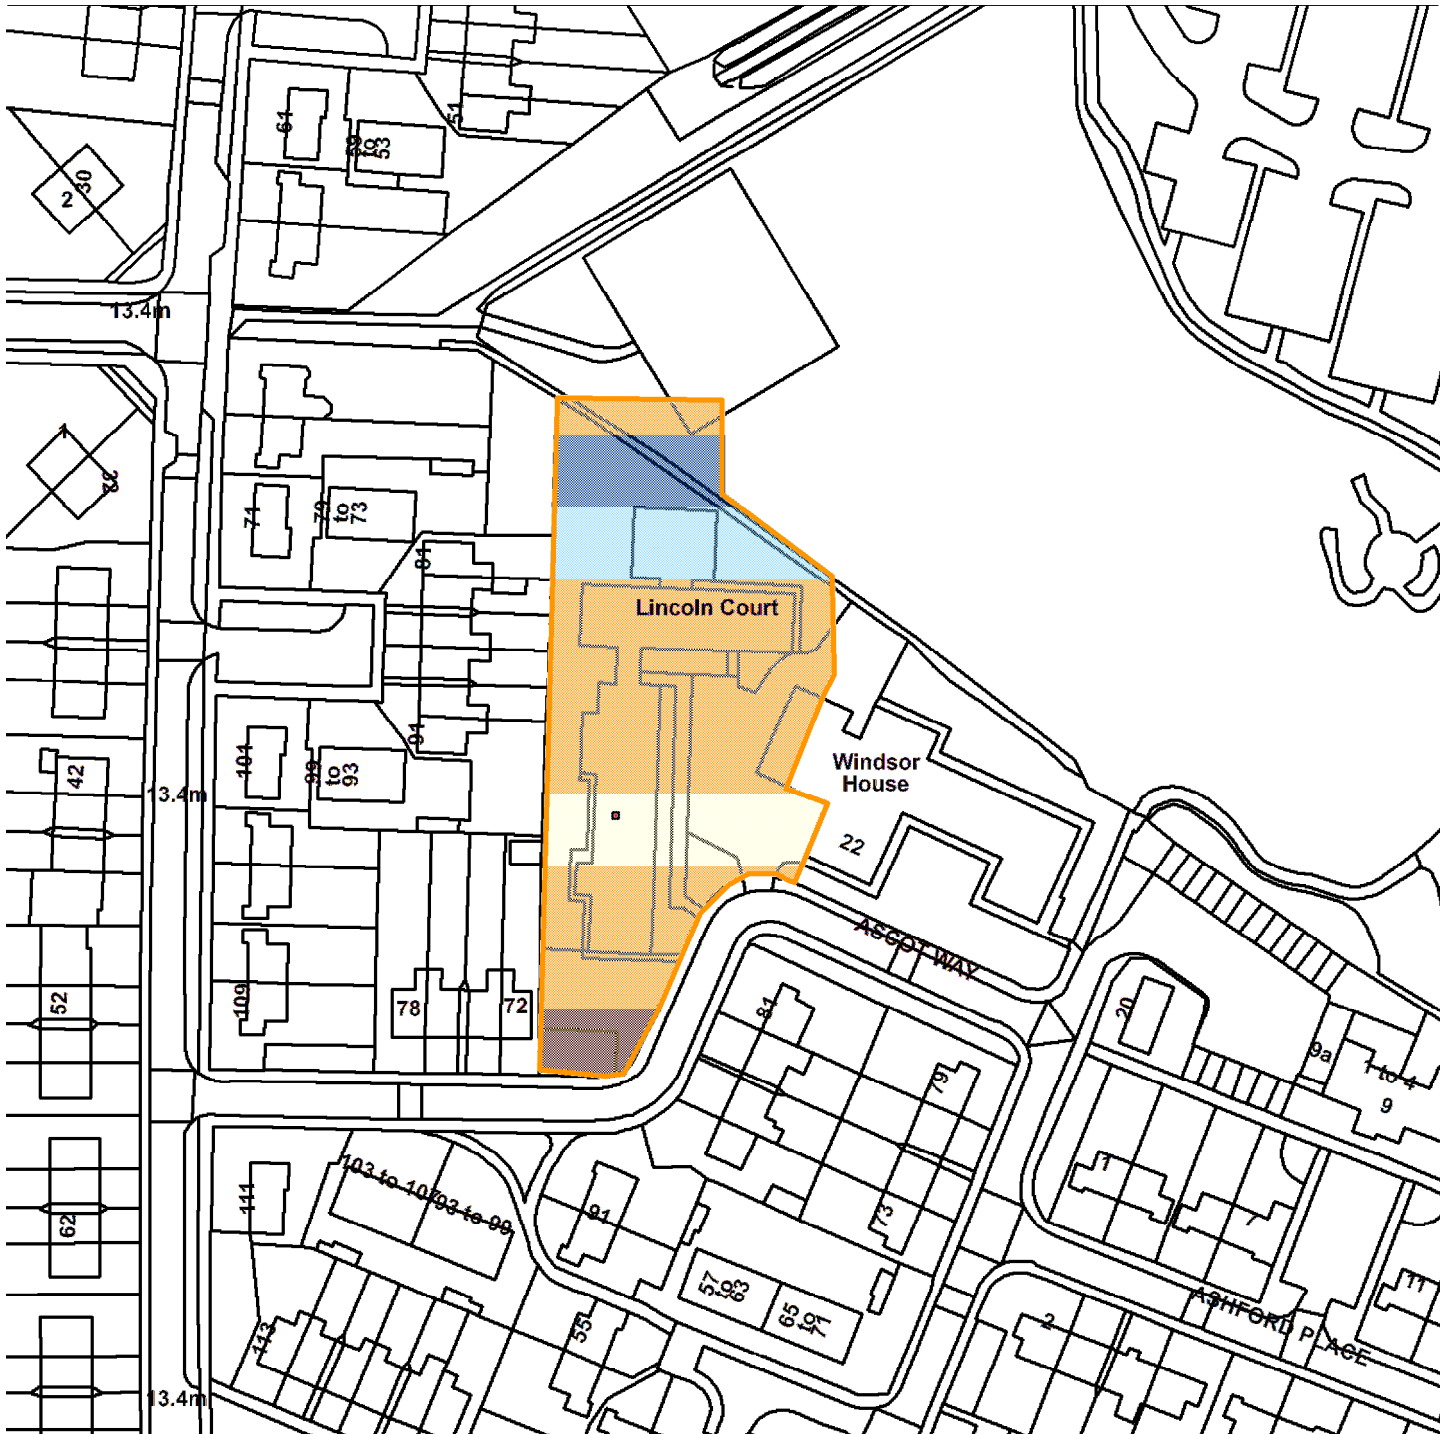

19/00083/FULM

Lincoln Court Ascot Way

Scale : 1:1140

Reproduced from the Ordnance Survey map with the permission of the Controller of Her Majesty's Stationery Office © Crown Copyright 2000.

Unauthorised reproduction infringes Crown Copyright and may lead to prosecution or civil proceedings.

Organisation	Not Set
Department	Not Set
Comments	Site Plan
Date	12 March 2019
SLA Number	Not Set